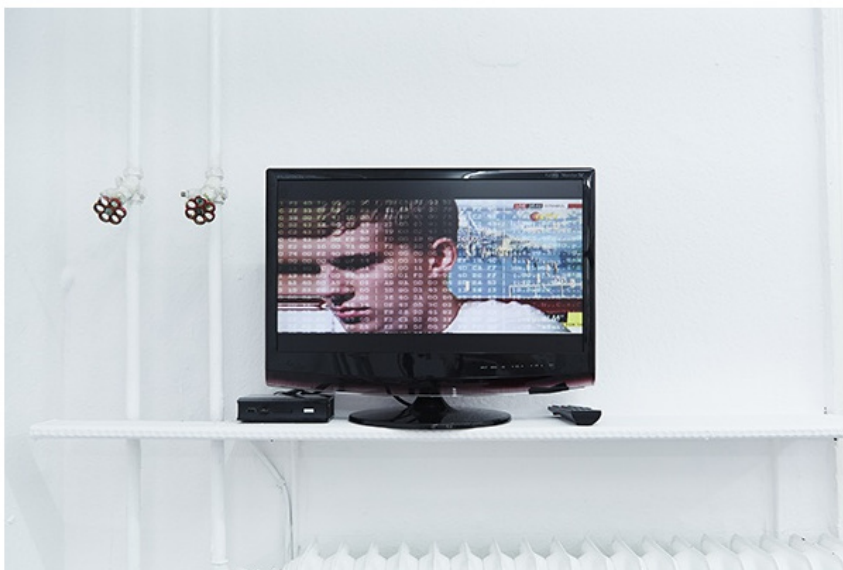

Nicolò Russian, *Numb*, 2016. Courtesy: Matilde Cerruti Quara and Sorana Serban, the artist