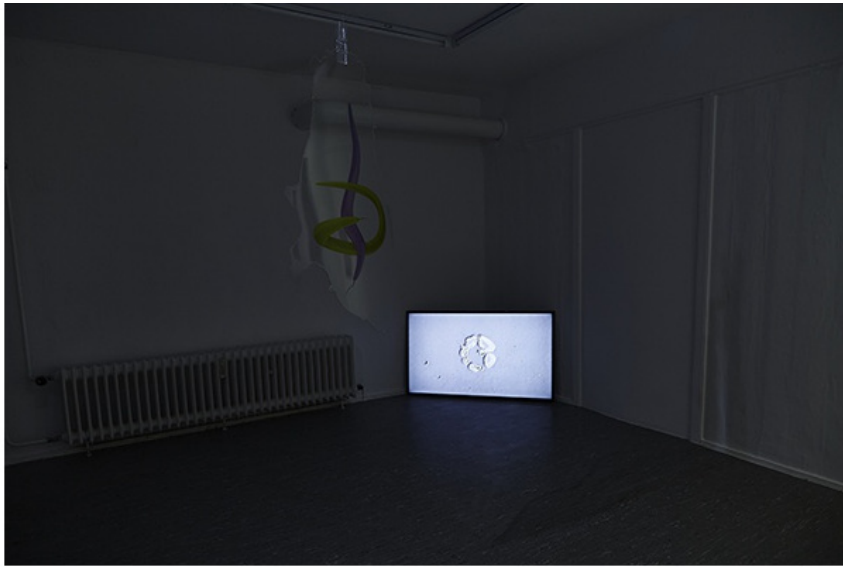

"Soon Enough" installation views at insitu, Berlin, 2016.