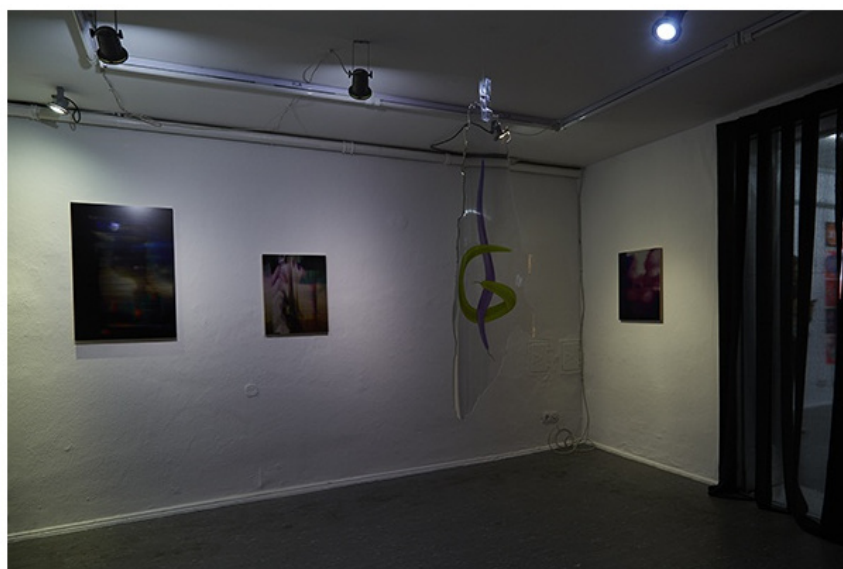

The performances represent a metaphorical Big Bang within the context of the exhibition. Deborah Ligorio will lead visitors into a guided meditation, aimed at developing inner evolution through both critical thinking and relaxation. Franziska Lantz will then intervene with a sound performance, producing ancestral sounds from an era of the future past.

GiòMARCONI

ART
FACTS
.NET

Deborah Ligorio, *Guidance*, 2016. Courtesy: Matilde Cerruti Quara and Sorana Serban, the artist

Petra
Feriancová
An Exhibition on Doubt

Kunsthalle
Zürich

international
fair of
contemporary
art

VIASATERNA
ARTE CONTEMPORANEA

Mara Ploscaru, *The Fiery Serpents*, 2016. Courtesy: Matilde Cerruti Quara and Sorana Serban, the artist

"Soon Enough" installation views at insitu, Berlin, 2016.

Nicolò Russian, *Loyal Enemies*, 2013. Courtesy: Matilde Cerruti Quara and Sorana Serban, the artist